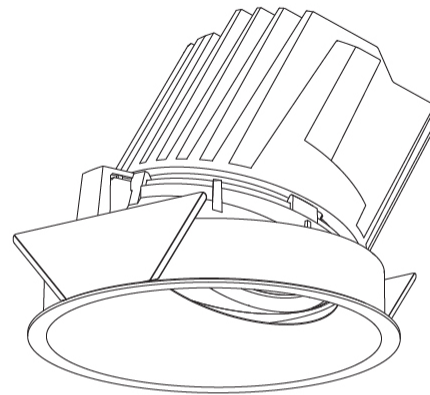

PHYSICAL

Shape: Round
Diameter (mm): 139
Diameter (in): 5 1/2
Height (mm): 126
Height (in): 4 15/16
Ceiling Thickness (mm): 10 / 12.5 / 15
Ceiling Thickness (in): 3/8 or 1/2 or 9/16
Min. Recessing Depth (mm): 140
Min. Recessing Depth (in): 5 1/2
Light Distribution: Adjustable / Asymmetric
Weight (kg): 0.816
Weight (lbs): 1.8
Fixture Finish: SSR / BKV / CWI / CRY / HAB / LAG / UFT / ITA / RUA / RUR / MIC / FTG / MYG / TWT / LOD / PUS / FRO / FUP / KIA / POP / BLS / SPG / MEY / GOH / GUM / CHC / COM / ABZ / JAG / OBR / MOS / ROR
Fixture Material: Aluminum Die Cast
Cut-out Measurements: 130mm / 5 1/8"

ELECTRICAL

Lamp Type: LED (Zhaga Standard)
Input Wattage (W): 28.6
Total Output Wattage (W): 26
Dimming: Tri-Mode (Non-Dimming and Phase Dimming (120Vac only) and 0-10V Dimming)
Driver Included: No
Driver Location: Recessed Housing
Driver Type: Constant Current - Universal
Driver Class: Class 2
Housing: See components
Input Voltage (V): 120 - 277
Constant Current (MA): 700

LED

Number of LEDs: 1
Color Temperature (°K): 2700 / 3000 / 3500 / 4000
Max. Delivered Lumen (lm): 2320 / 2380 / 2499 / 2550
Nominal Lumen (lm): 3210 / 3290 / 3459 / 3530
CRI: >90 CRI
Lamp Life (hrs): 50000

OPTICAL

Reflector: 20 / 25 / 40
Adjustability: Fixed

RATINGS AND CERTIFICATIONS

Certified By: Certified for North American Standards
IP rating: IP20